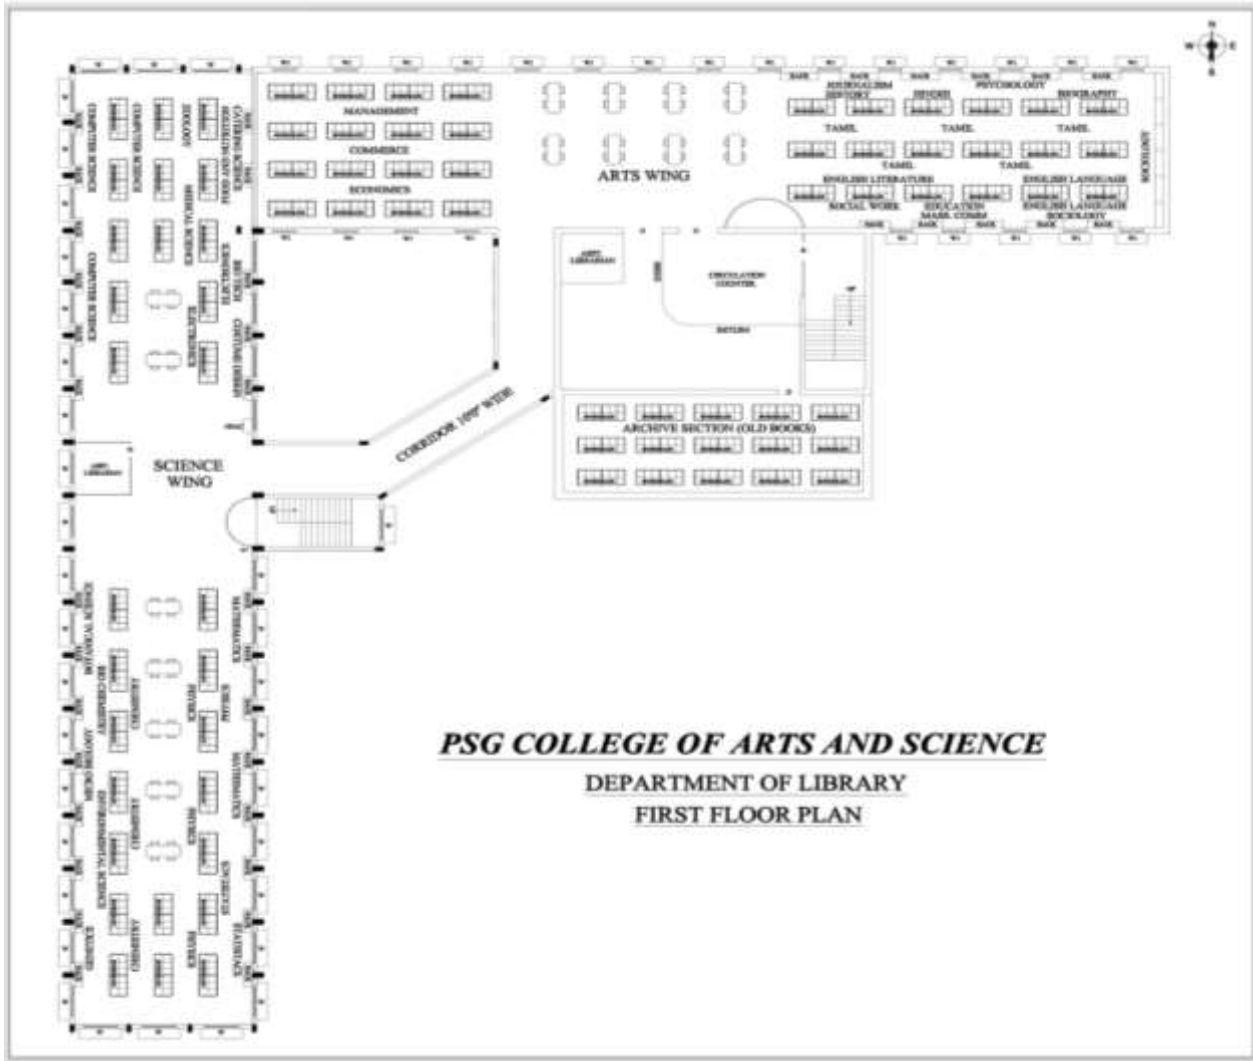

PSG COLLEGE OF ARTS & SCIENCE, COIMBATORE – 641 014

LIBRARY

LIBRARY LAYOUT

GROUND FLOOR

PSG COLLEGE OF ARTS AND SCIENCE
DEPARTMENT OF LIBRARY
GROUND FLOOR PLAN

- **Periodicals Section**
- **Reference Section**
- **Digital Library and E-Resources**
- **Talking Digital Library**
- **CD Bank**
- **Technical Section**

FIRST FLOOR

- Circulation Section
- Achieve Section
- Question Bank
- Arts Wing

Stack Room (Arts, Humanities, Commerce & Management)

First Floor Extension

- Science wing
- Stack Room (Science)

SECOND FLOOR