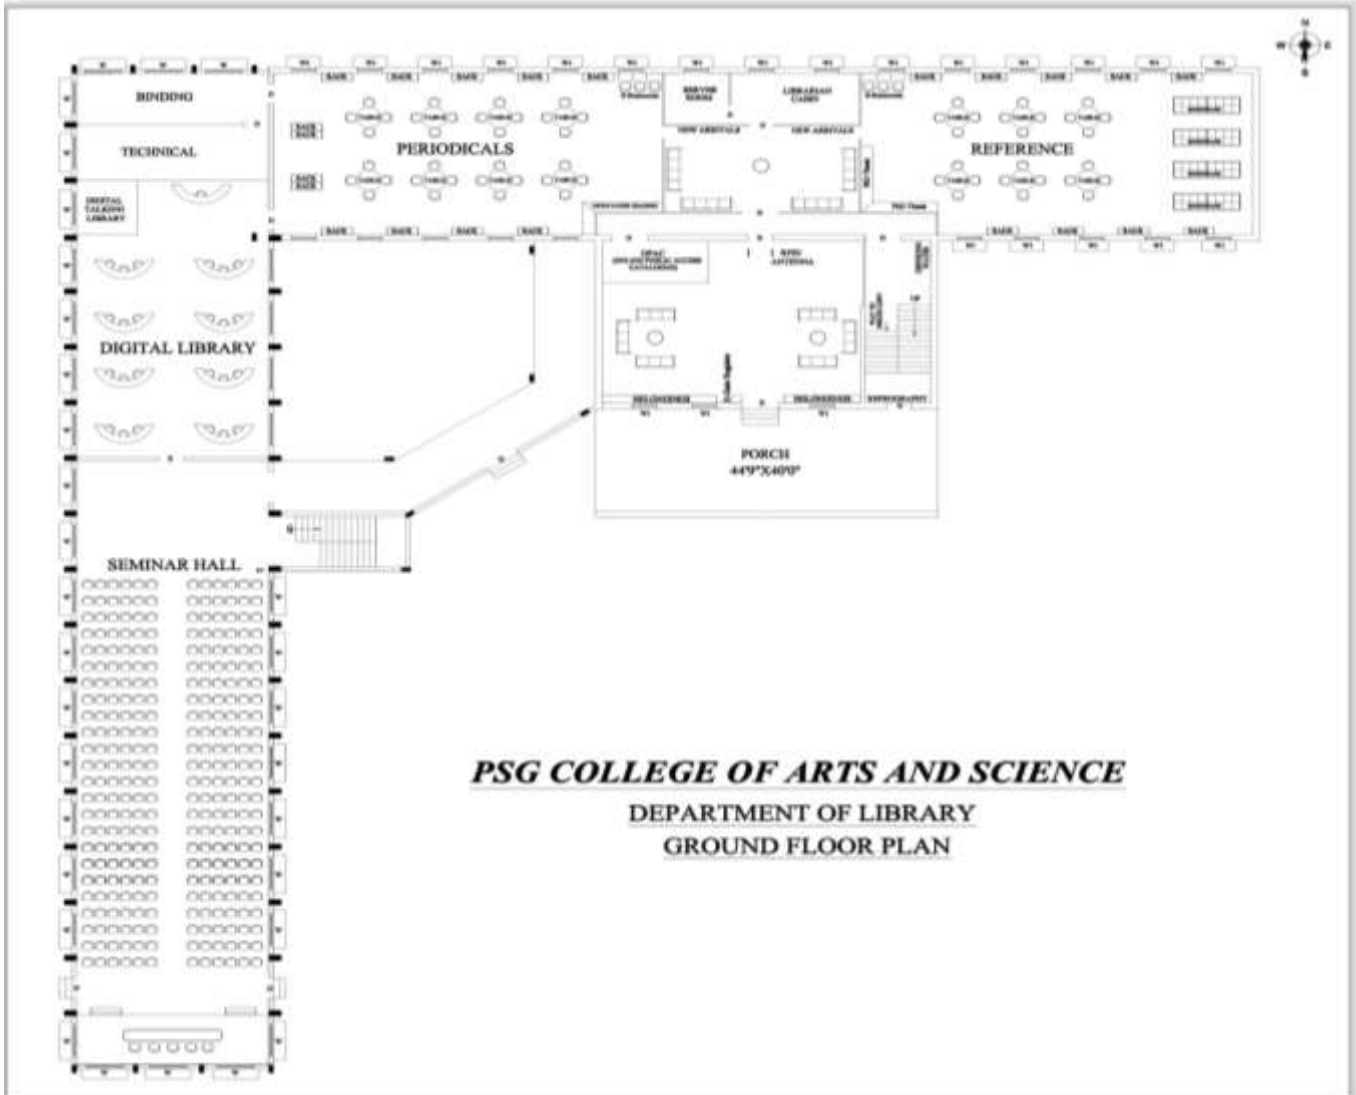

PSG COLLEGE OF ARTS & SCIENCE, COIMBATORE – 641 014

LIBRARY

LIBRARY LAYOUT

GROUND FLOOR

PSG COLLEGE OF ARTS AND SCIENCE
DEPARTMENT OF LIBRARY
GROUND FLOOR PLAN

- **Periodicals Section**
- **Reference Section**
- **Digital Library and E-Resources**
- **Talking Digital Library**
- **CD Bank**
- **Technical Section**

FIRST FLOOR

- Circulation Section
- Achieve Section
- Question Bank
- Arts Wing

Stack Room (Arts, Humanities, Commerce & Management)

First Floor Extension

- Science wing
- Stack Room (Science)

SECOND FLOOR